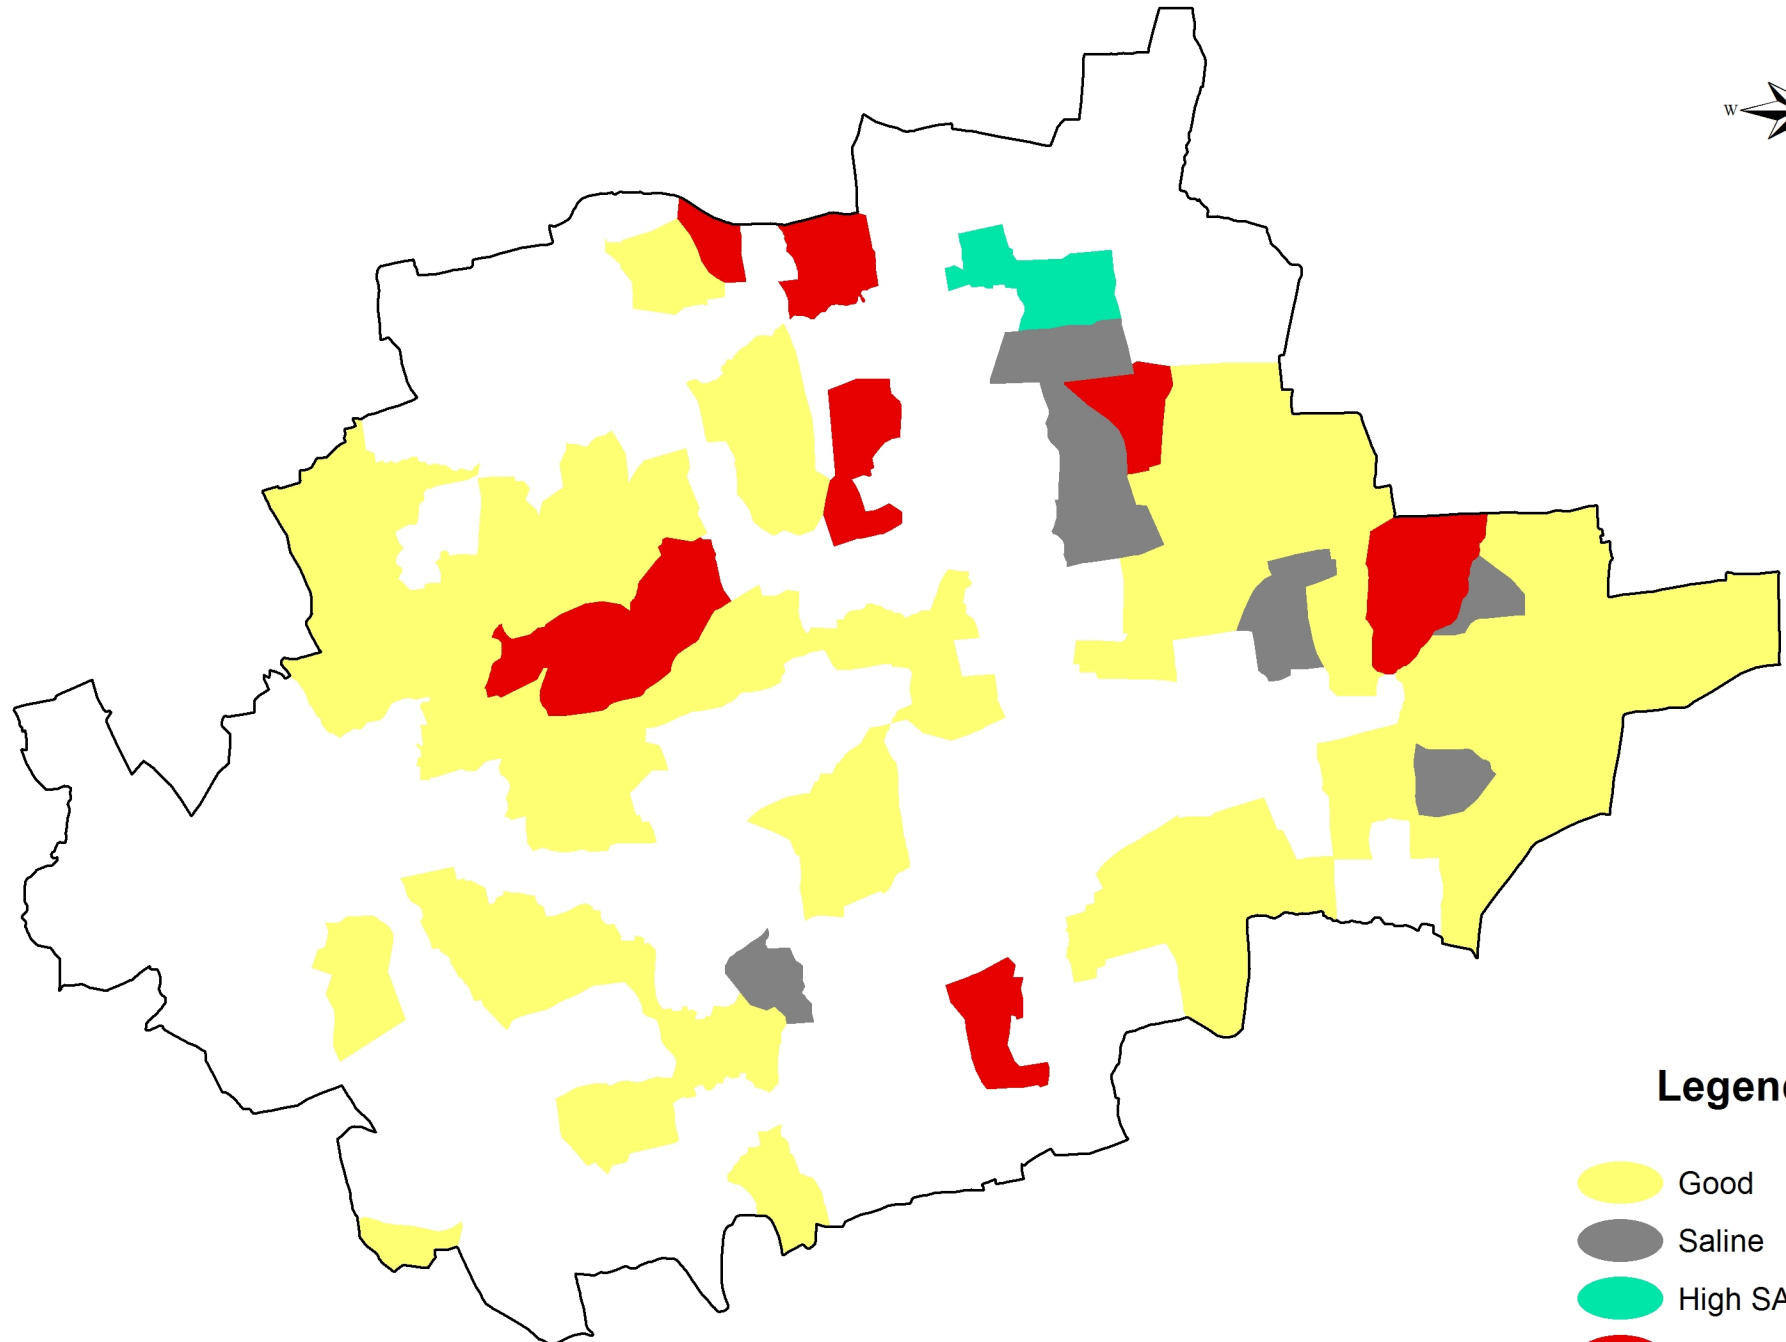

# Groundwater Quality Map of Dharwad Taluk, Dharwad District

## Legend

- Good
- Saline
- High SAR Saline
- Alkali

0 3 6 12 18 24 Kilometers

1 cm = 2 km