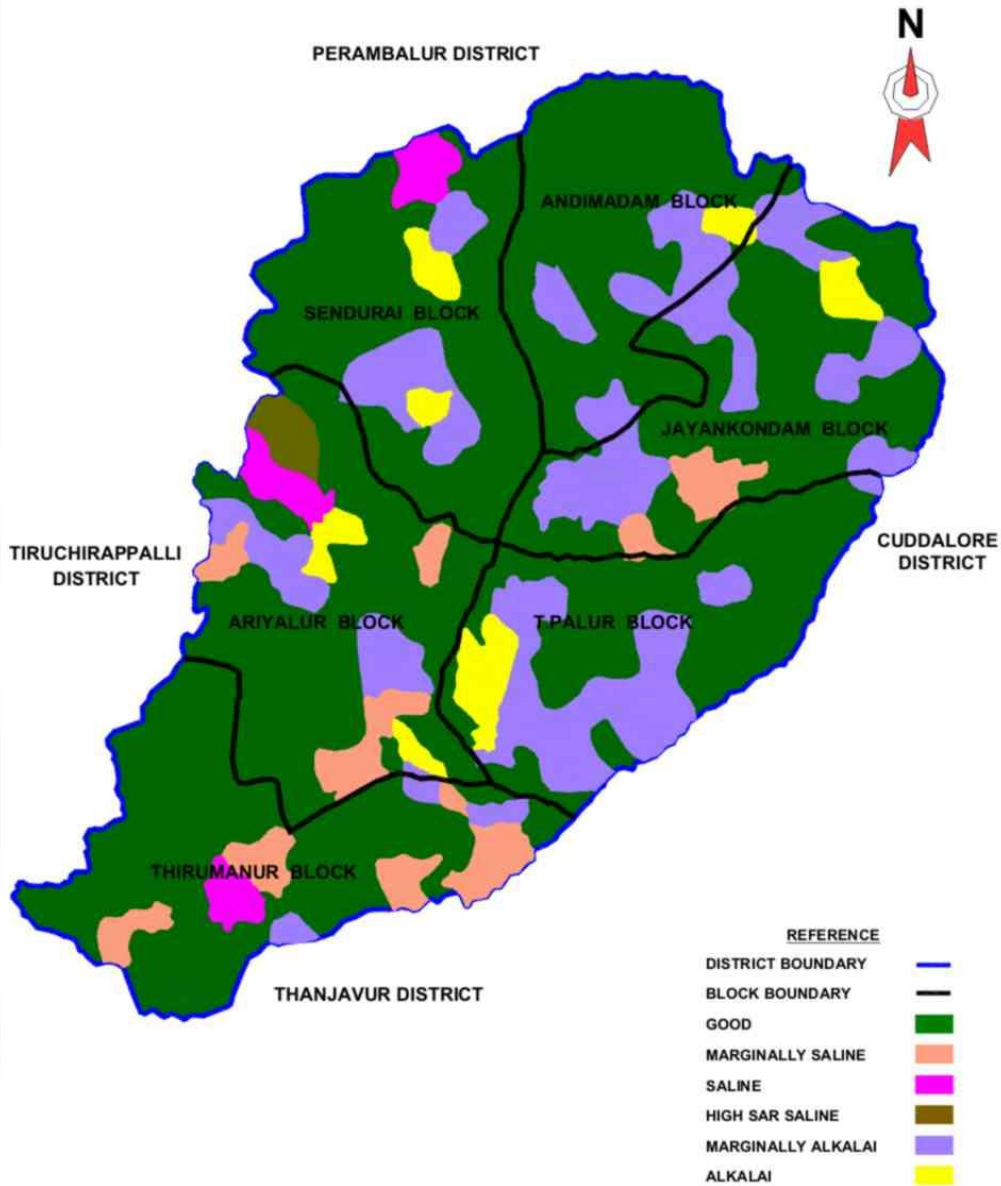

GROUND WATER QUALITY MAP OF ARIYALUR DISTRICT

PREPARED BY : ICAR - AICRP Scheme on Management of Salt Affected Soils and Use of Saline Water in Agriculture
Anbil Dharmalingam Agriculture College and Research Institute, Navalur Kuttapattu, Trichy -9